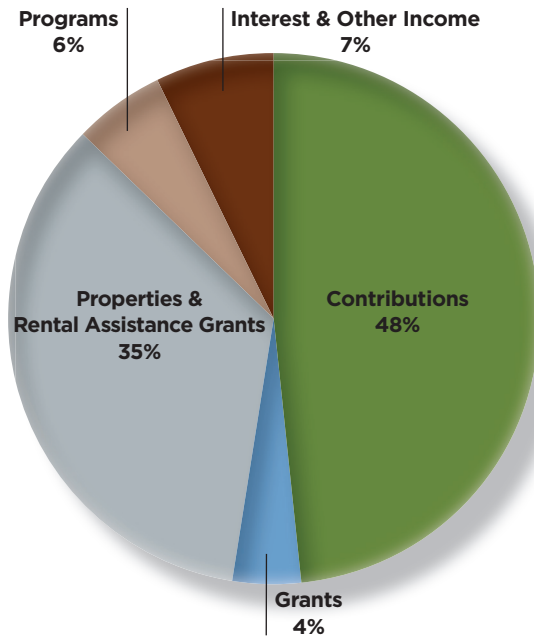

2019 SUPPORT AND REVENUE

SUPPORT AND REVENUE

Contributions*	\$ 662,342
Grants	\$ 57,294
Properties & Rental Assistance Grants	\$ 473,428
Programs	\$ 76,240
Interest & Other Income	\$ 98,511
TOTAL REVENUE	\$ 1,367,814

OPERATING EXPENSES

Properties	\$ 497,059
Programs	\$ 86,631
Advocacy & Fundraising	\$ 130,842
Housing Development**	\$ 652,889
Administration	\$ 89,271
Total Expenses	\$ 1,456,693
Net Income	\$ (88,878)