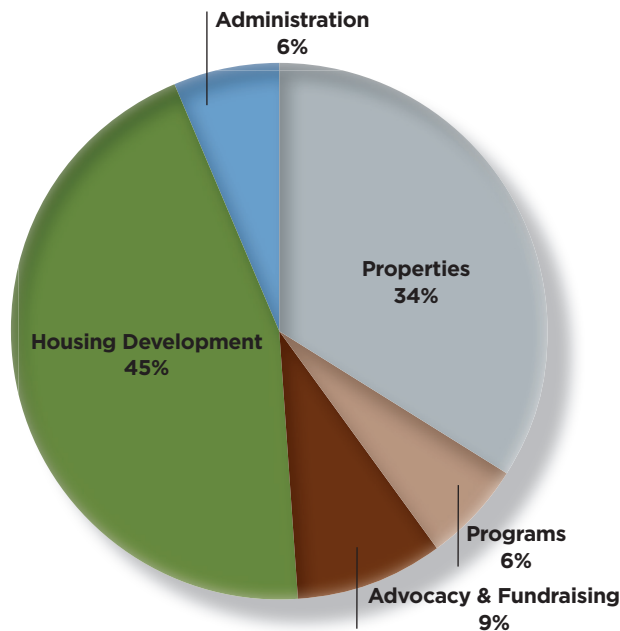

2019 OPERATING EXPENSES

ASSETS

Cash, Reserves, Funds held in Trust	$ 1,664,780
Accounts Receivable	$ 6,705
Other Assets	$ 253,380
Fixed Assets	$ 8,494,895
Total Assets	$ 10,419,761
Liabilities	$ 1,048,223
Net Assets	$ 6,139,549
Total Liabilities and Net Assets	$ 7,187,772