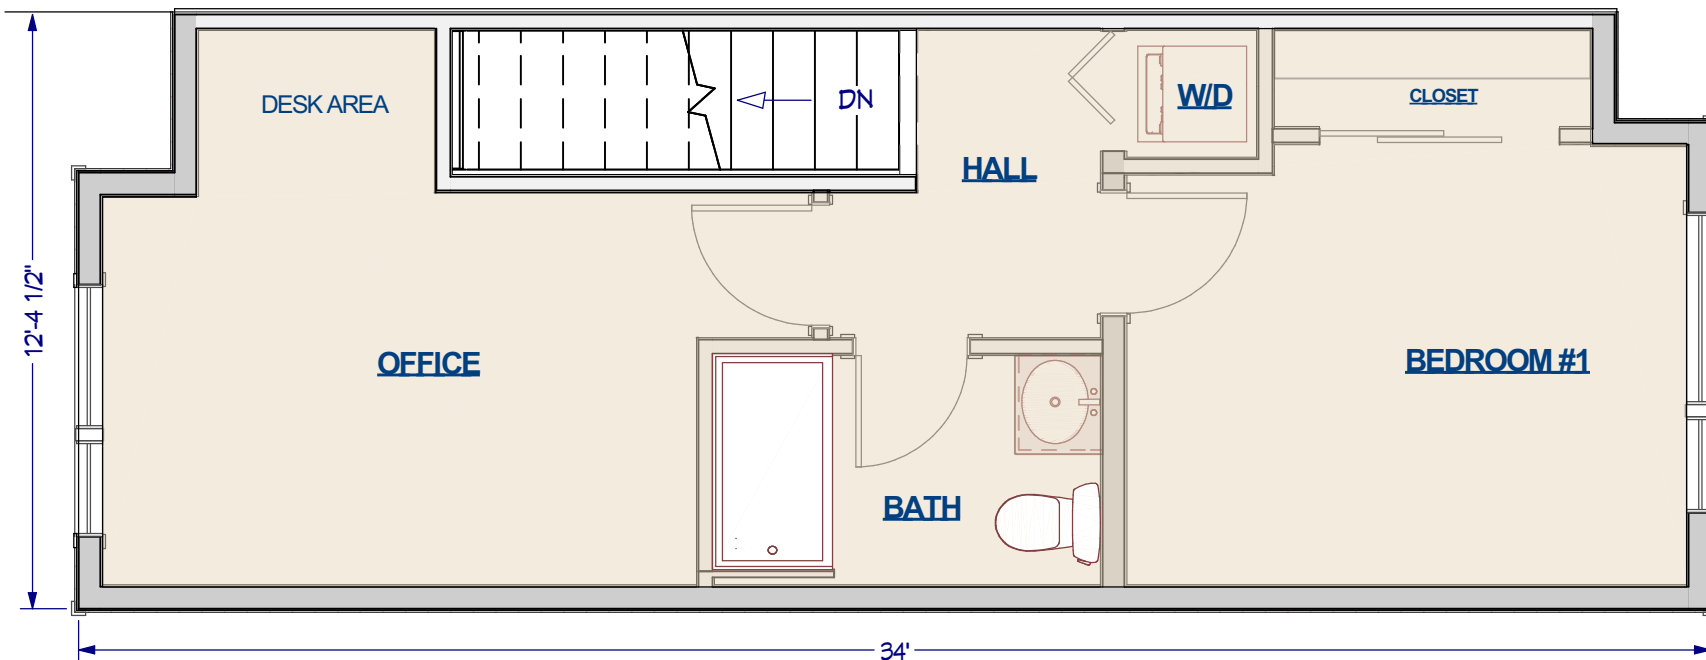

FIRST FLOOR ENTRY LEVEL

SCALE 1/4"=1'-0"

WINTERGREEN TOWNHOMES
1320 & 1329 WINTERGREEN LN NE
BAINBRIDGE ISLAND, WA 98110

2 Story 1 or 2 BdRm 1 & 1/2 Bath
F.F. 373 SF
S.F. 416 SF
T. 789 SF

**PAGE
1
OF THREE**

SECOND STORY ONE BD. RM.

SCALE 1/4"=1'-0"