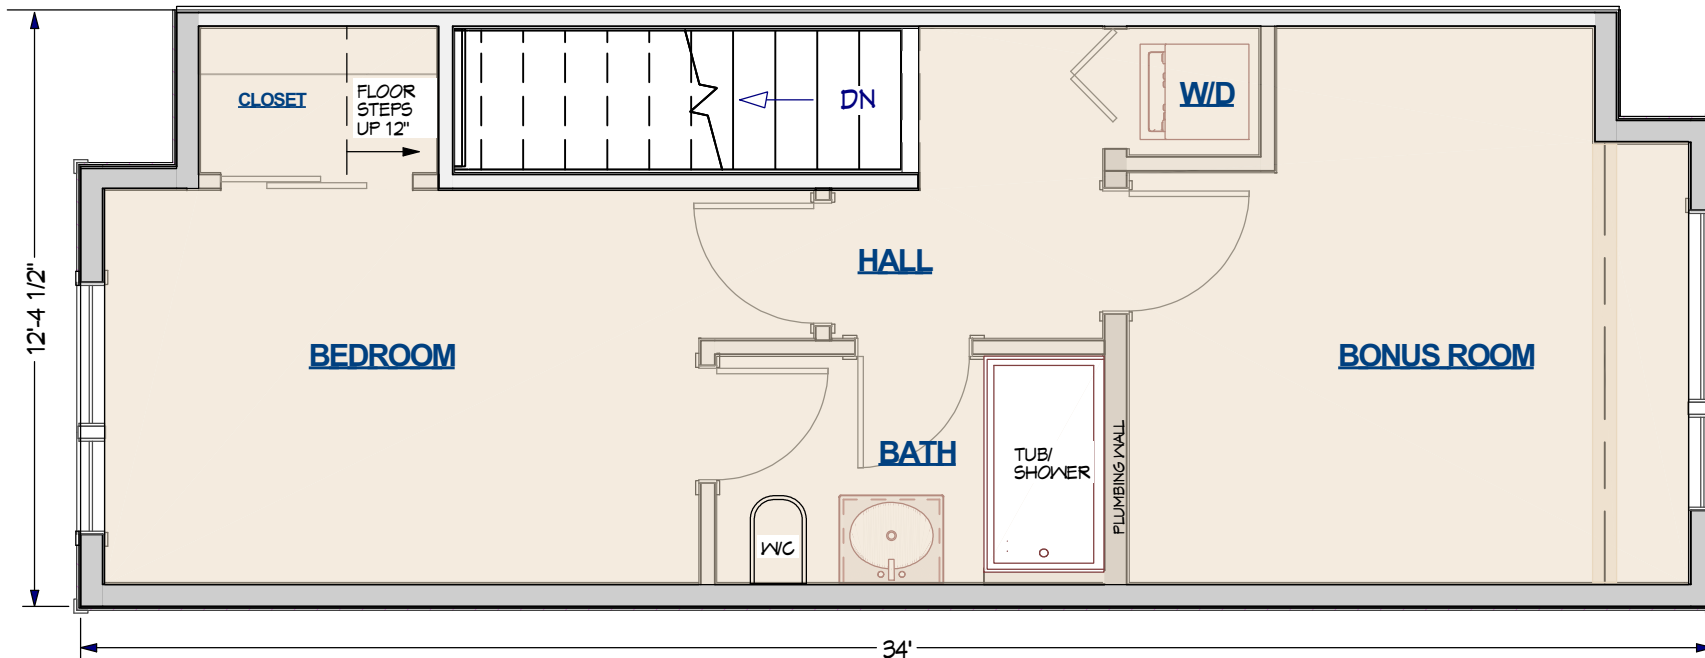

FIRST FLOOR ENTRY LEVEL

SCALE 1/4"=1'-0"

WINTERGREEN TOWNHOMES
1320 & 1329 WINTERGREEN LN NE
BAINBRIDGE ISLAND, WA 98110

2 Story, 1 BdRm + Bonus Rm, 1 & 1/2 Bath

F.F. 373 SF
S.F. 416 SF
T. 789 SF

PAGE
1
OF TWO

SECOND STORY 2 BD. RM.

SCALE 1/4"=1'-0"