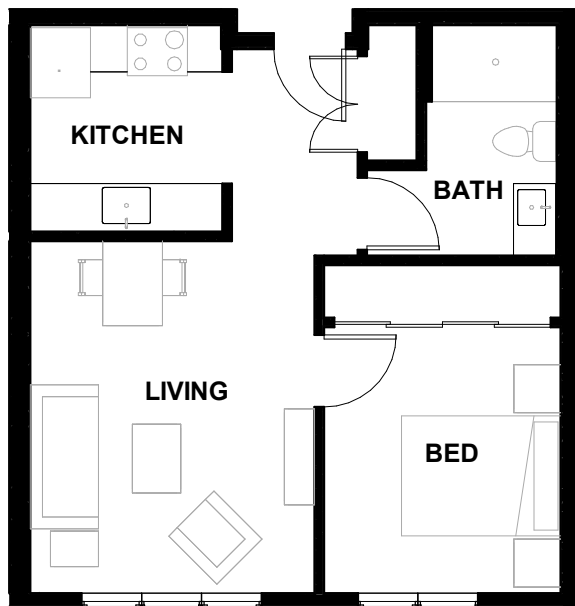

1 3-BEDROOM UNIT PLAN 1,200 FT<sup>2</sup>  
 1/8" = 1'-0"

2 1-BEDROOM UNIT PLAN 520 FT<sup>2</sup>  
 1/8" = 1'-0"